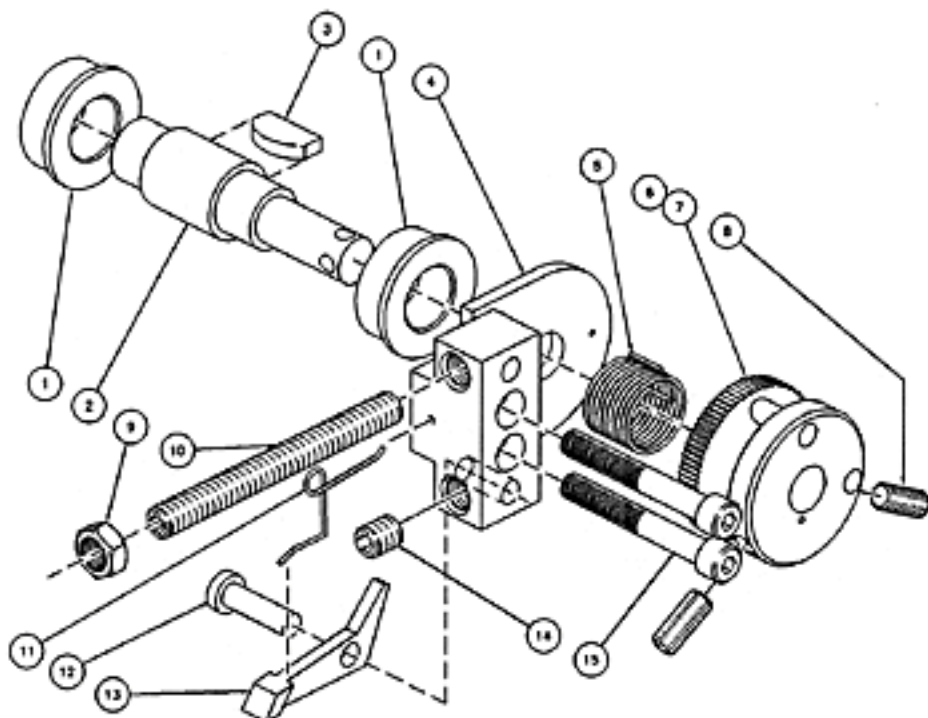

583 POWER PAK

USED ON
ALL 1454
BASED
ATTACHMENTS
951-TH
815

15	1229	1	SOCKET HEAD CAP SCREW
14	1016	1	SET SCREW
13	1100	1	RATCHET PAWL
12	1011	1	AXLE, RATCHET PAWL
11	1456	1	SPRING, RATCHET PAWL
10	1019	1	SET SCREW
9	1018	1	JAM NUT
8	1015	2	SET SCREW
7	1002	1	STOP PIN
6	1001	1	CAP
5	1006	1	SPRING, ROLL RETURN
4	1457	1	ASSY PLATE & BLOCK
3	1012	1	#8 WOODRUFF KEY
2	1459	1	AXLE
1	1460	2	BUSHING
ITEM #	CAT. #	QTY	DESCRIPTION