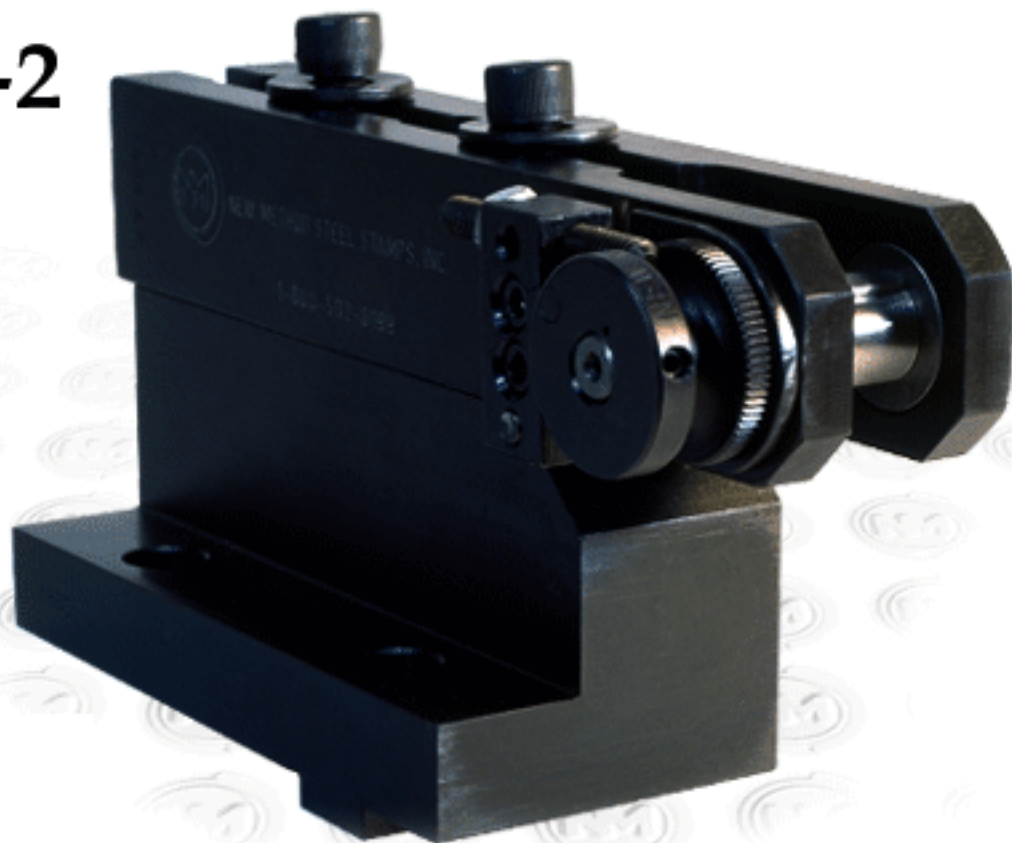

New Method Steel Stamps, Inc.

31313 Kendall Ave, P.O Box 338 – Fraser, Michigan 48026 – USA
(586) 293-0200 * (800) 582-0199 – Fax (586) 296-1900 .Email: info@newmethod.com

model
678-2