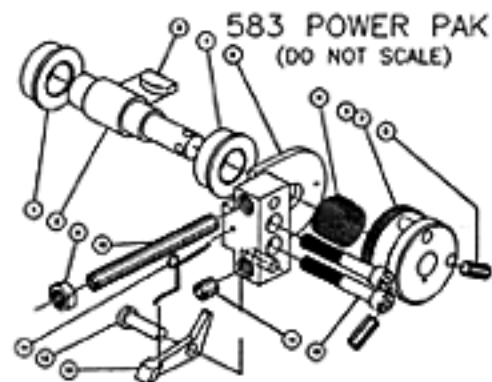

New Method Steel Stamps, Inc.

31313 Kendall Ave, P.O. Box 338 – Fraser, Michigan 48026 – USA
(586) 293-0200 * (800) 582-0199 – Fax (586) 296-1900 .Email: info@newmethod.com

Since 1931

705-2

- A: 583 POWER PAK
- B: 1454-A7 SHANK
- C: 1920-2 ADAPTER