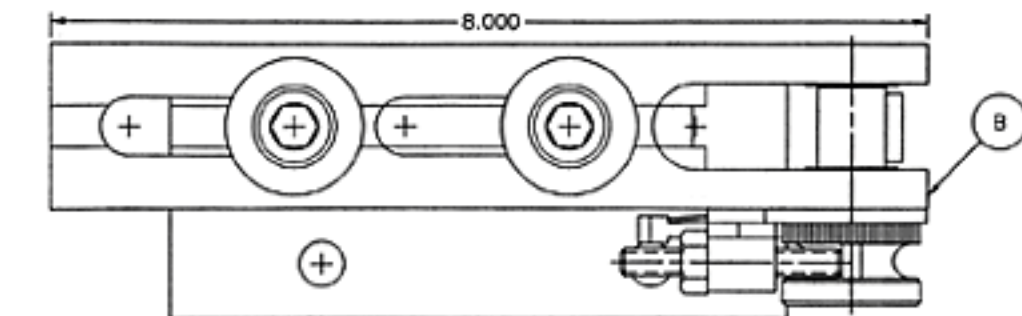

New Method Steel Stamps, Inc.

31313 Kendall Ave, P.O. Box 338 – Fraser, Michigan 48026 – USA
(586) 293-0200 * (800) 582-0199 – Fax (586) 296-1900 .Email: info@newmethod.com

Since 1931

705-2

- A: 583 POWER PAK
- B: 1454-A7 SHANK
- C: 1920-2 ADAPTER