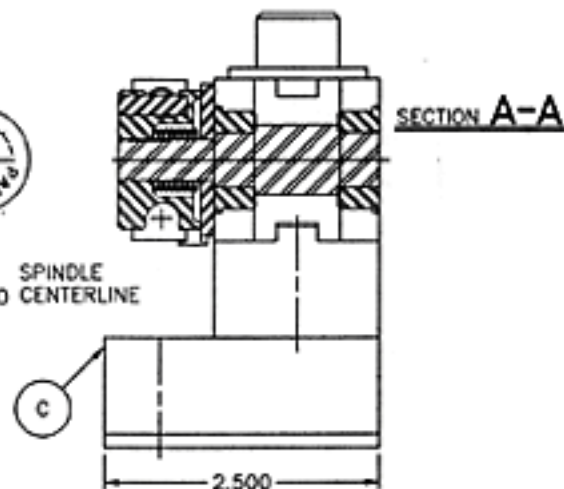

New Method Steel Stamps, Inc.

31313 Kendall Ave, P.O. Box 338 – Fraser, Michigan 48026 – USA
(586) 293-0200 * (800) 582-0199 – Fax (586) 296-1900 .Email: info@newmethod.com

Since 1931

705-2

- A: 583 POWER PAK
- B: 1454-A7 SHANK
- C: 1920-2 ADAPTER