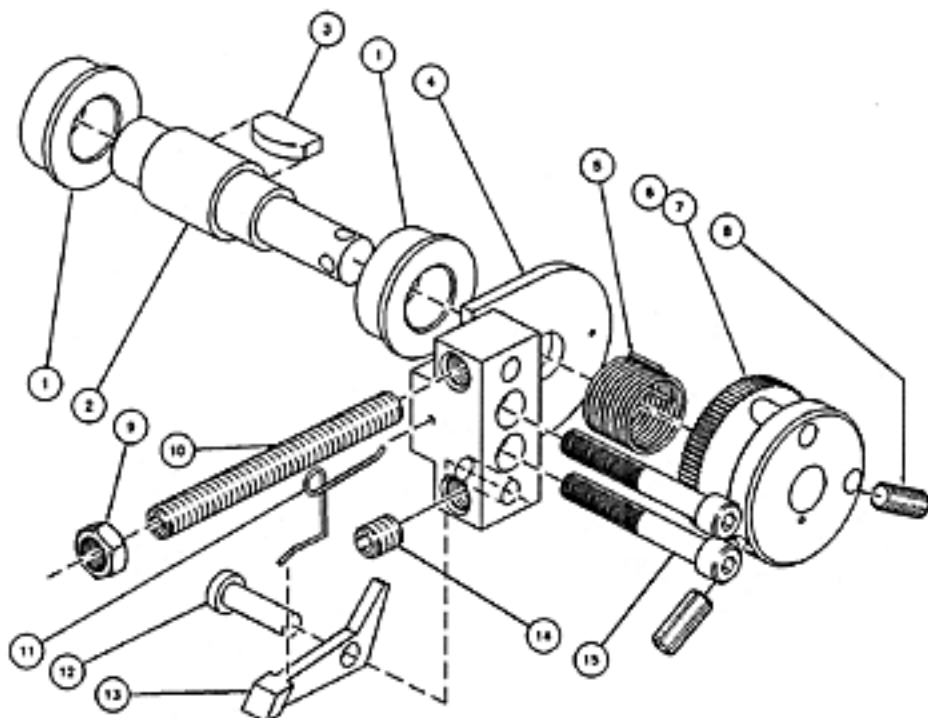

583 POWER PAK

USED ON
ALL 1454
BASED
ATTACHMENTS
951-TH
815

ITEM #	CAT. #	QTY	DESCRIPTION
15	1229	1	SOCKET HEAD CAP SCREW
14	1016	1	SET SCREW
13	1100	1	RATCHET PAWL
12	1011	1	AXLE, RATCHET PAWL
11	1456	1	SPRING, RATCHET PAWL
10	1019	1	SET SCREW
9	1018	1	JAM NUT
8	1015	2	SET SCREW
7	1002	1	STOP PIN
6	1001	1	CAP
5	1006	1	SPRING, ROLL RETURN
4	1457	1	ASSY PLATE & BLOCK
3	1012	1	#8 WOODRUFF KEY
2	1459	1	AXLE
1	1460	2	BUSHING