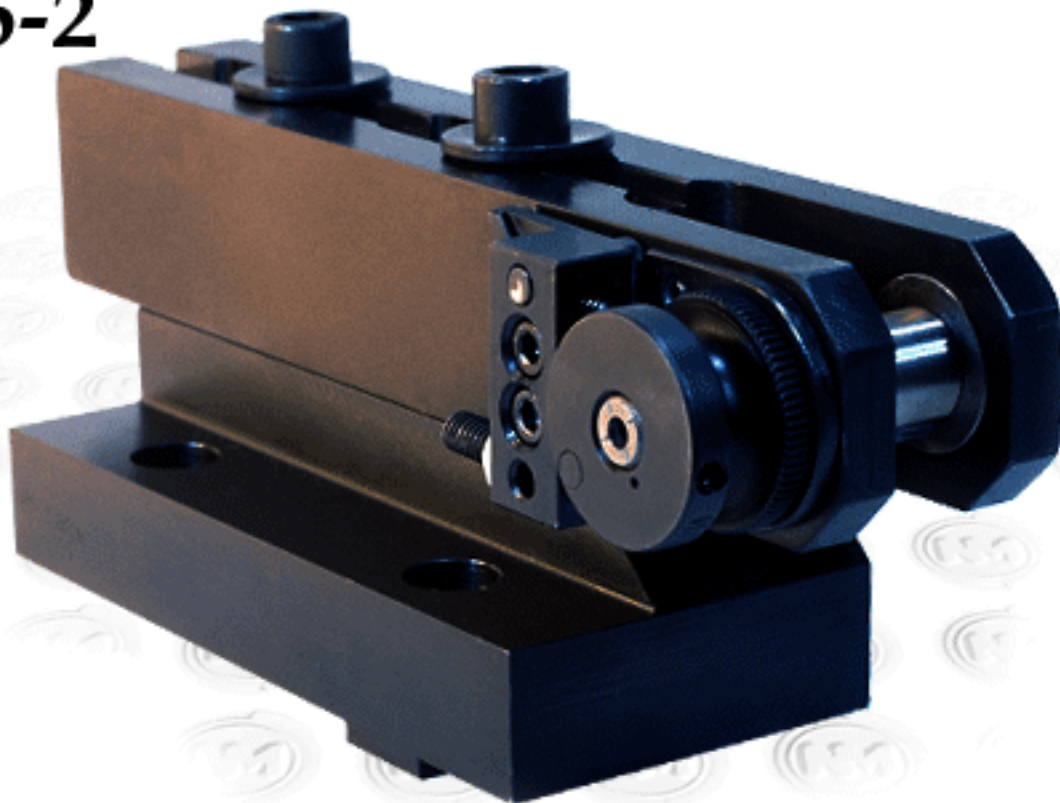

New Method Steel Stamps, Inc.

31313 Kendall Ave, P.O Box 338 – Fraser, Michigan 48026 – USA
(586) 293-0200 * (800) 582-0199 – Fax (586) 296-1900 .Email: info@newmethod.com

model
705-2