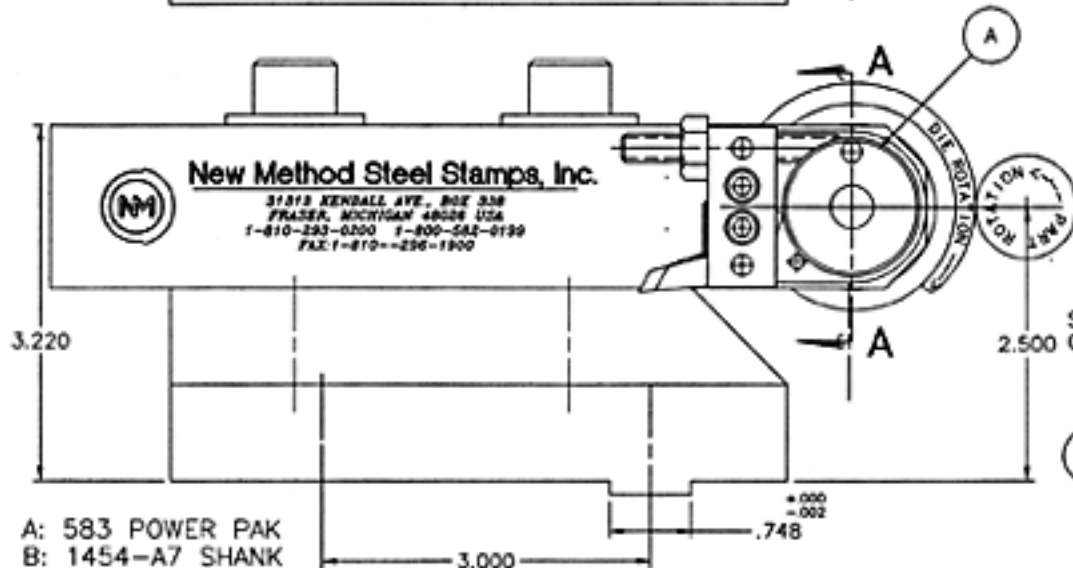

New Method Steel Stamps, Inc.

31313 Kendall Ave, P.O. Box 338 – Fraser, Michigan 48026 – USA
(586) 293-0200 * (800) 582-0199 – Fax (586) 296-1900 .Email: info@newmethod.com

Since 1931

705-2

- A: 583 POWER PAK
- B: 1454-A7 SHANK
- C: 1920-2 ADAPTER